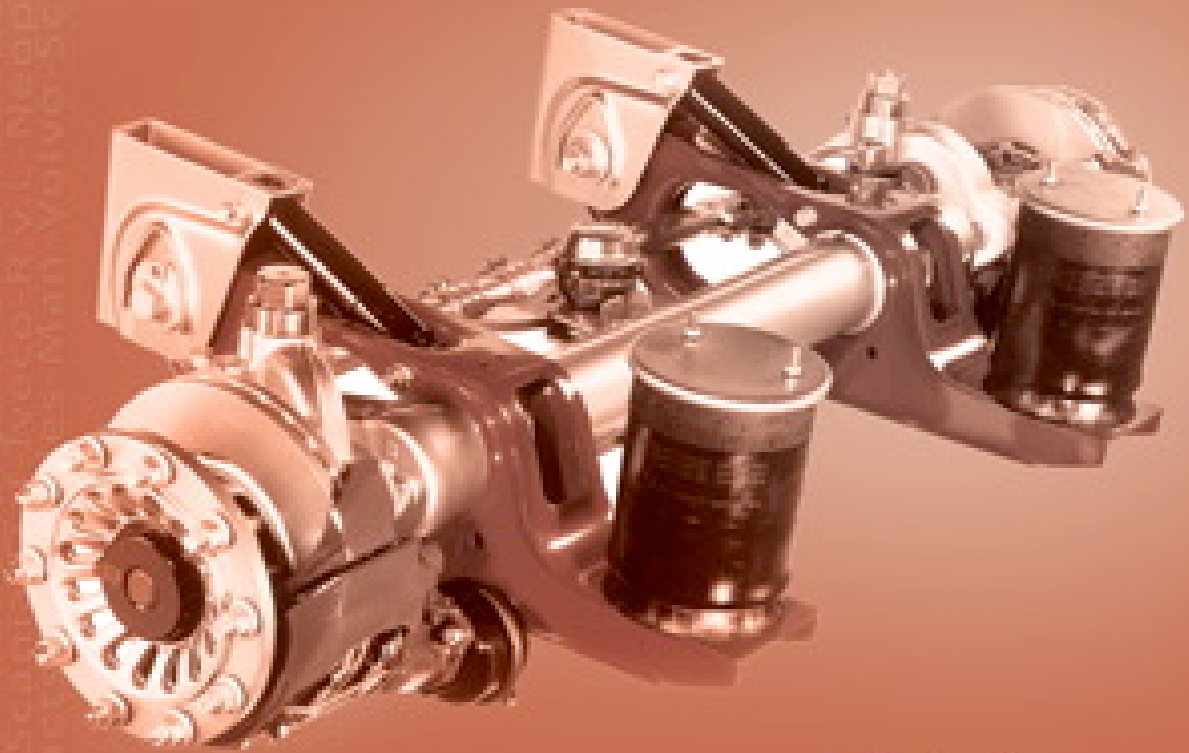

Spare Parts for European Trucks & Trailers

17

YORK

"technology, reliability & quality..."

www.sampalkw.com

"technology, reliability & quality..."

www.sampalkw.com

Sampa Nr.	
075.020	
O.E.M. Nr. 506242	
Dimension	ø30xø68x104
Description	Rubber Bushing for Spring

Sampa Nr.	
085.001	
O.E.M. Nr. 500958	
Dimension	ø51xø79x106
Description	Rubber Bushing for Spring

Sampa Nr.	
085.002	
O.E.M. Nr. 503624	
Dimension	ø41.5xø70/ø89x112.5
Description	Rubber Bushing for Spring